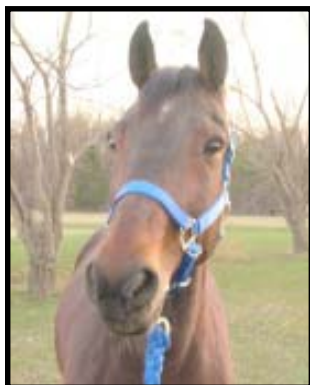

May Is  
"Adopt-A-Farm-Pet"  
Month At Happy Trails Farm Animal Sanctuary

**SPECIAL NEEDS & RETIRED RESCUED HORSES**  
**PASTURE PALS — UNABLE TO BE RIDDEN**

Rescued horses often need extra love, patience and the TLC that only a true animal-lover can provide. Please consider adopting a rescued horse who is no longer able to be ridden because of past abuse or neglect, as a Pasture Pet for your family!

**BERKLEY**

Smaller retired Amish Standardbred bay gelding. VERY sweet!

**SUSIE PONY**

Special needs - would love a family to call her own.

**SINATRA**

Special needs - completely blind and very trusting.

**KODA**

Special needs - brown and white Paint gelding.

**NICK**

Black Standardbred gelding. Retired Amish buggy horse. Big and handsome.

**CALLIE**

15 year old chestnut Arabian mare. A real sweetheart with a bum knee.

**LUCKY**

Special needs - 20 year old tan and white soon-to-be gelding.

These incredible horses are waiting patiently to find their forever homes!

Please consider opening your heart to love a rescued horse!